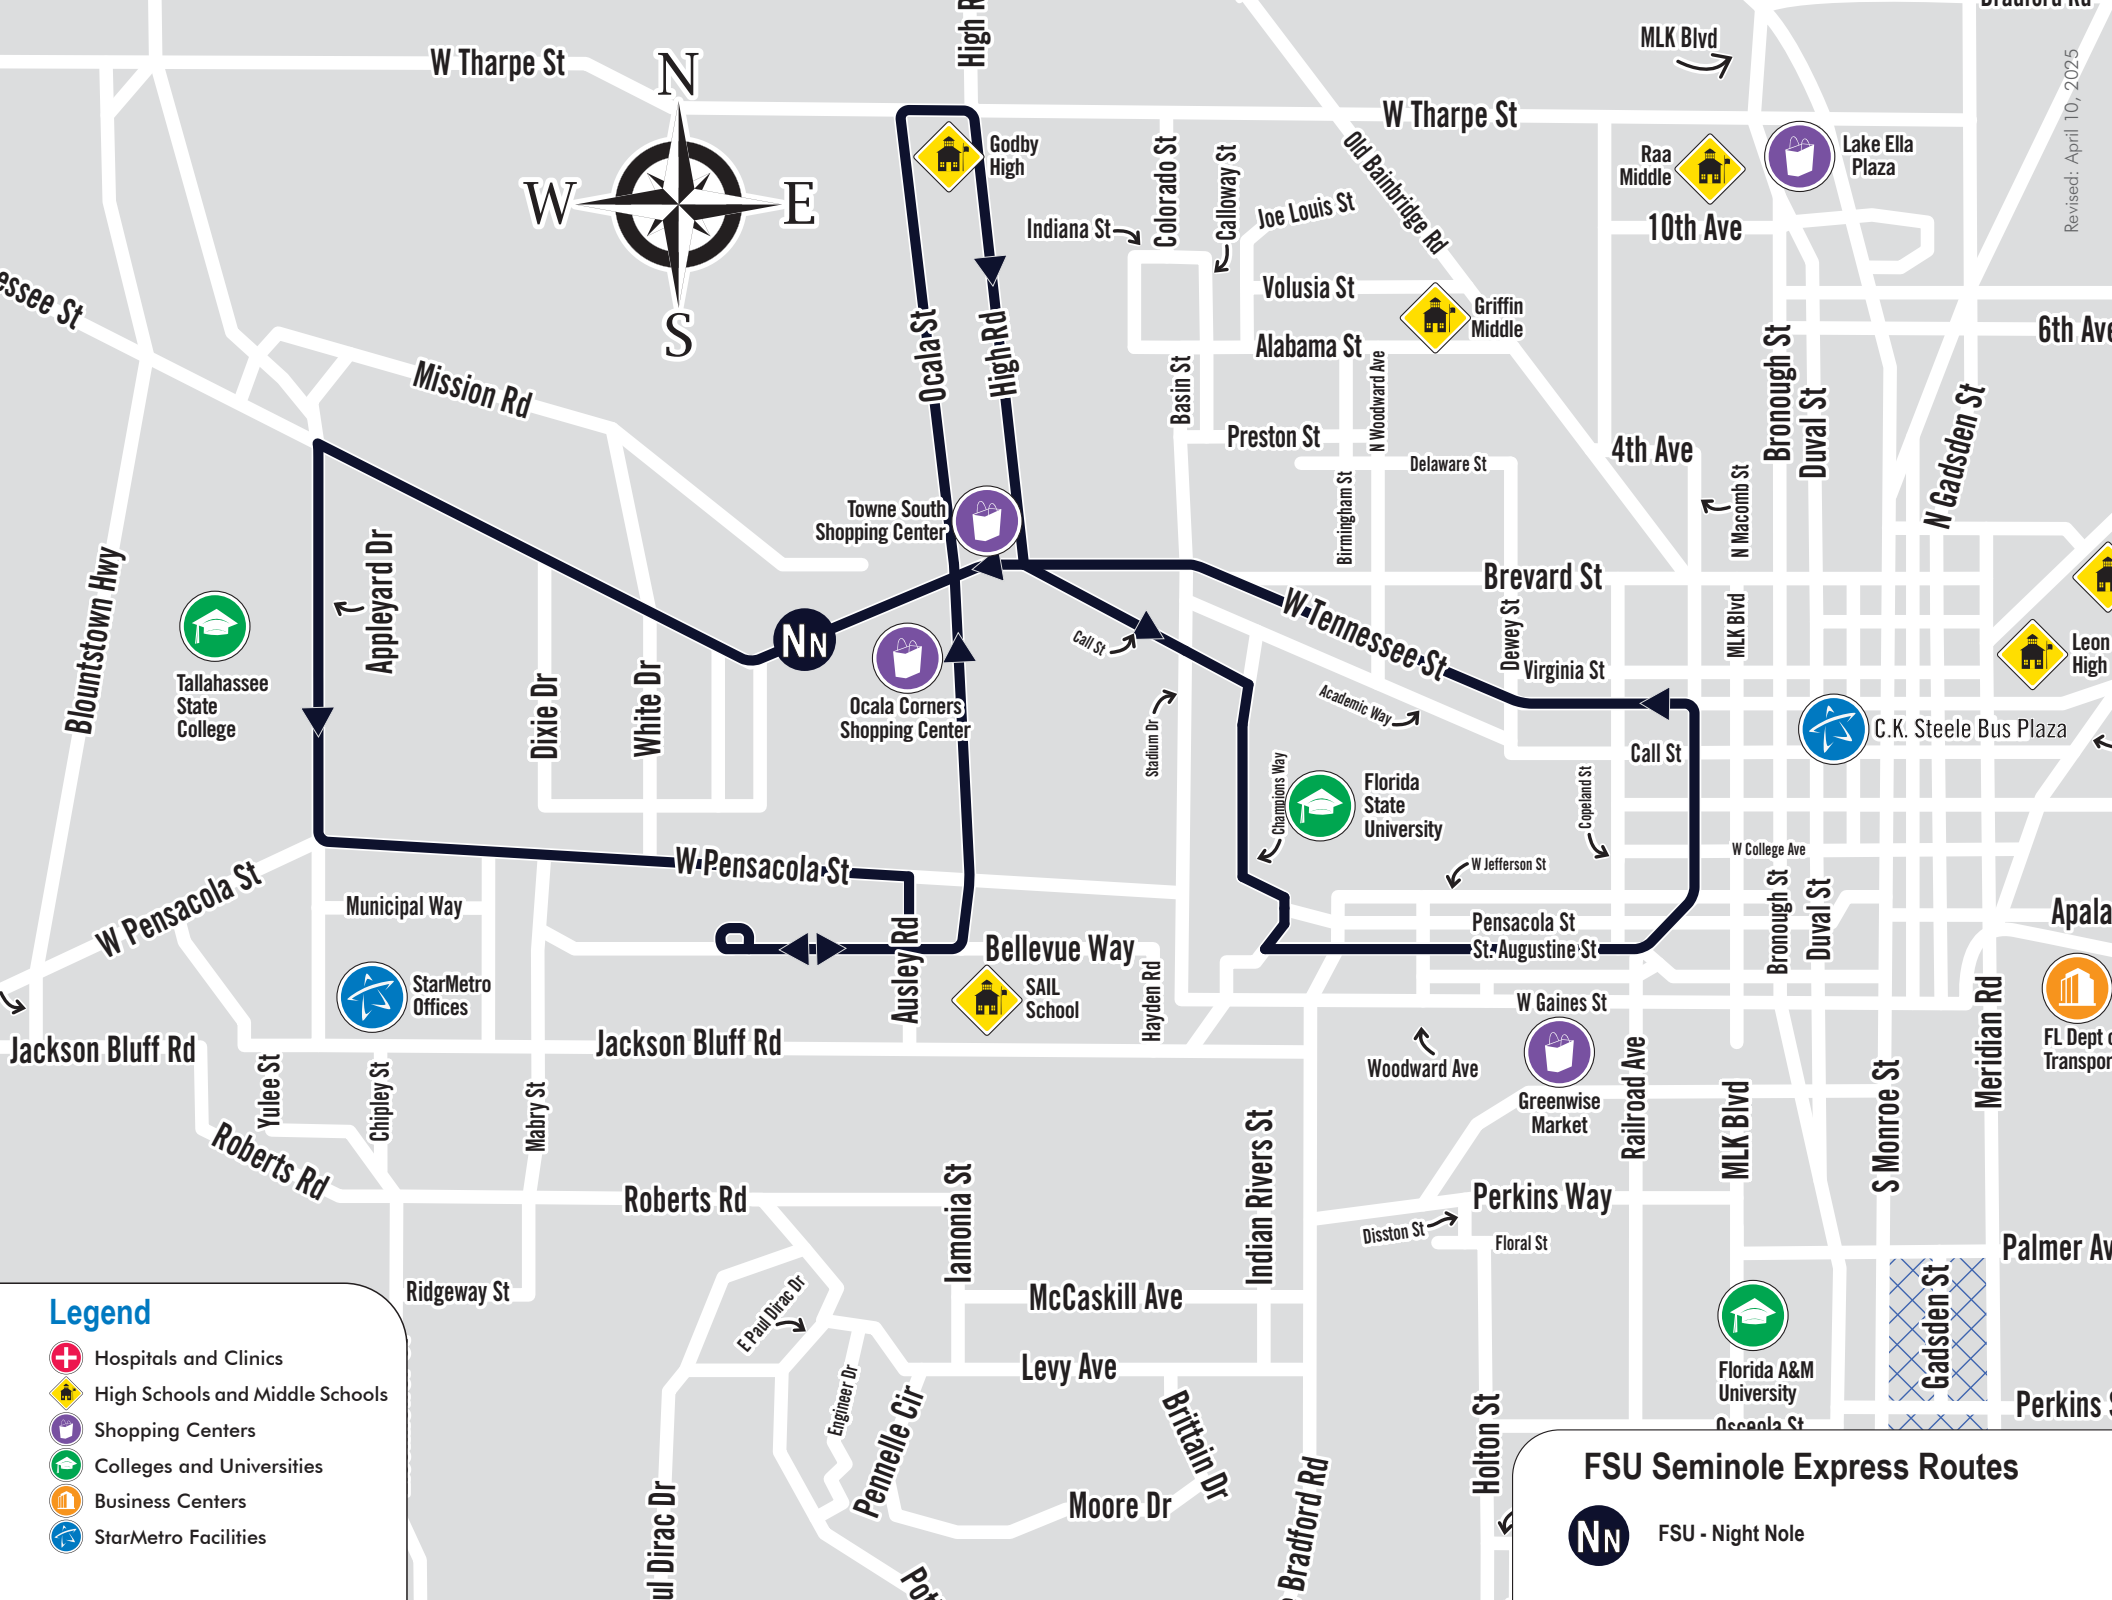

Legend

- Hospitals and Clinics
- High Schools and Middle Schools
- Shopping Centers
- Colleges and Universities
- Business Centers
- StarMetro Facilities

FSU Seminole Express Routes

FSU - Night Nole