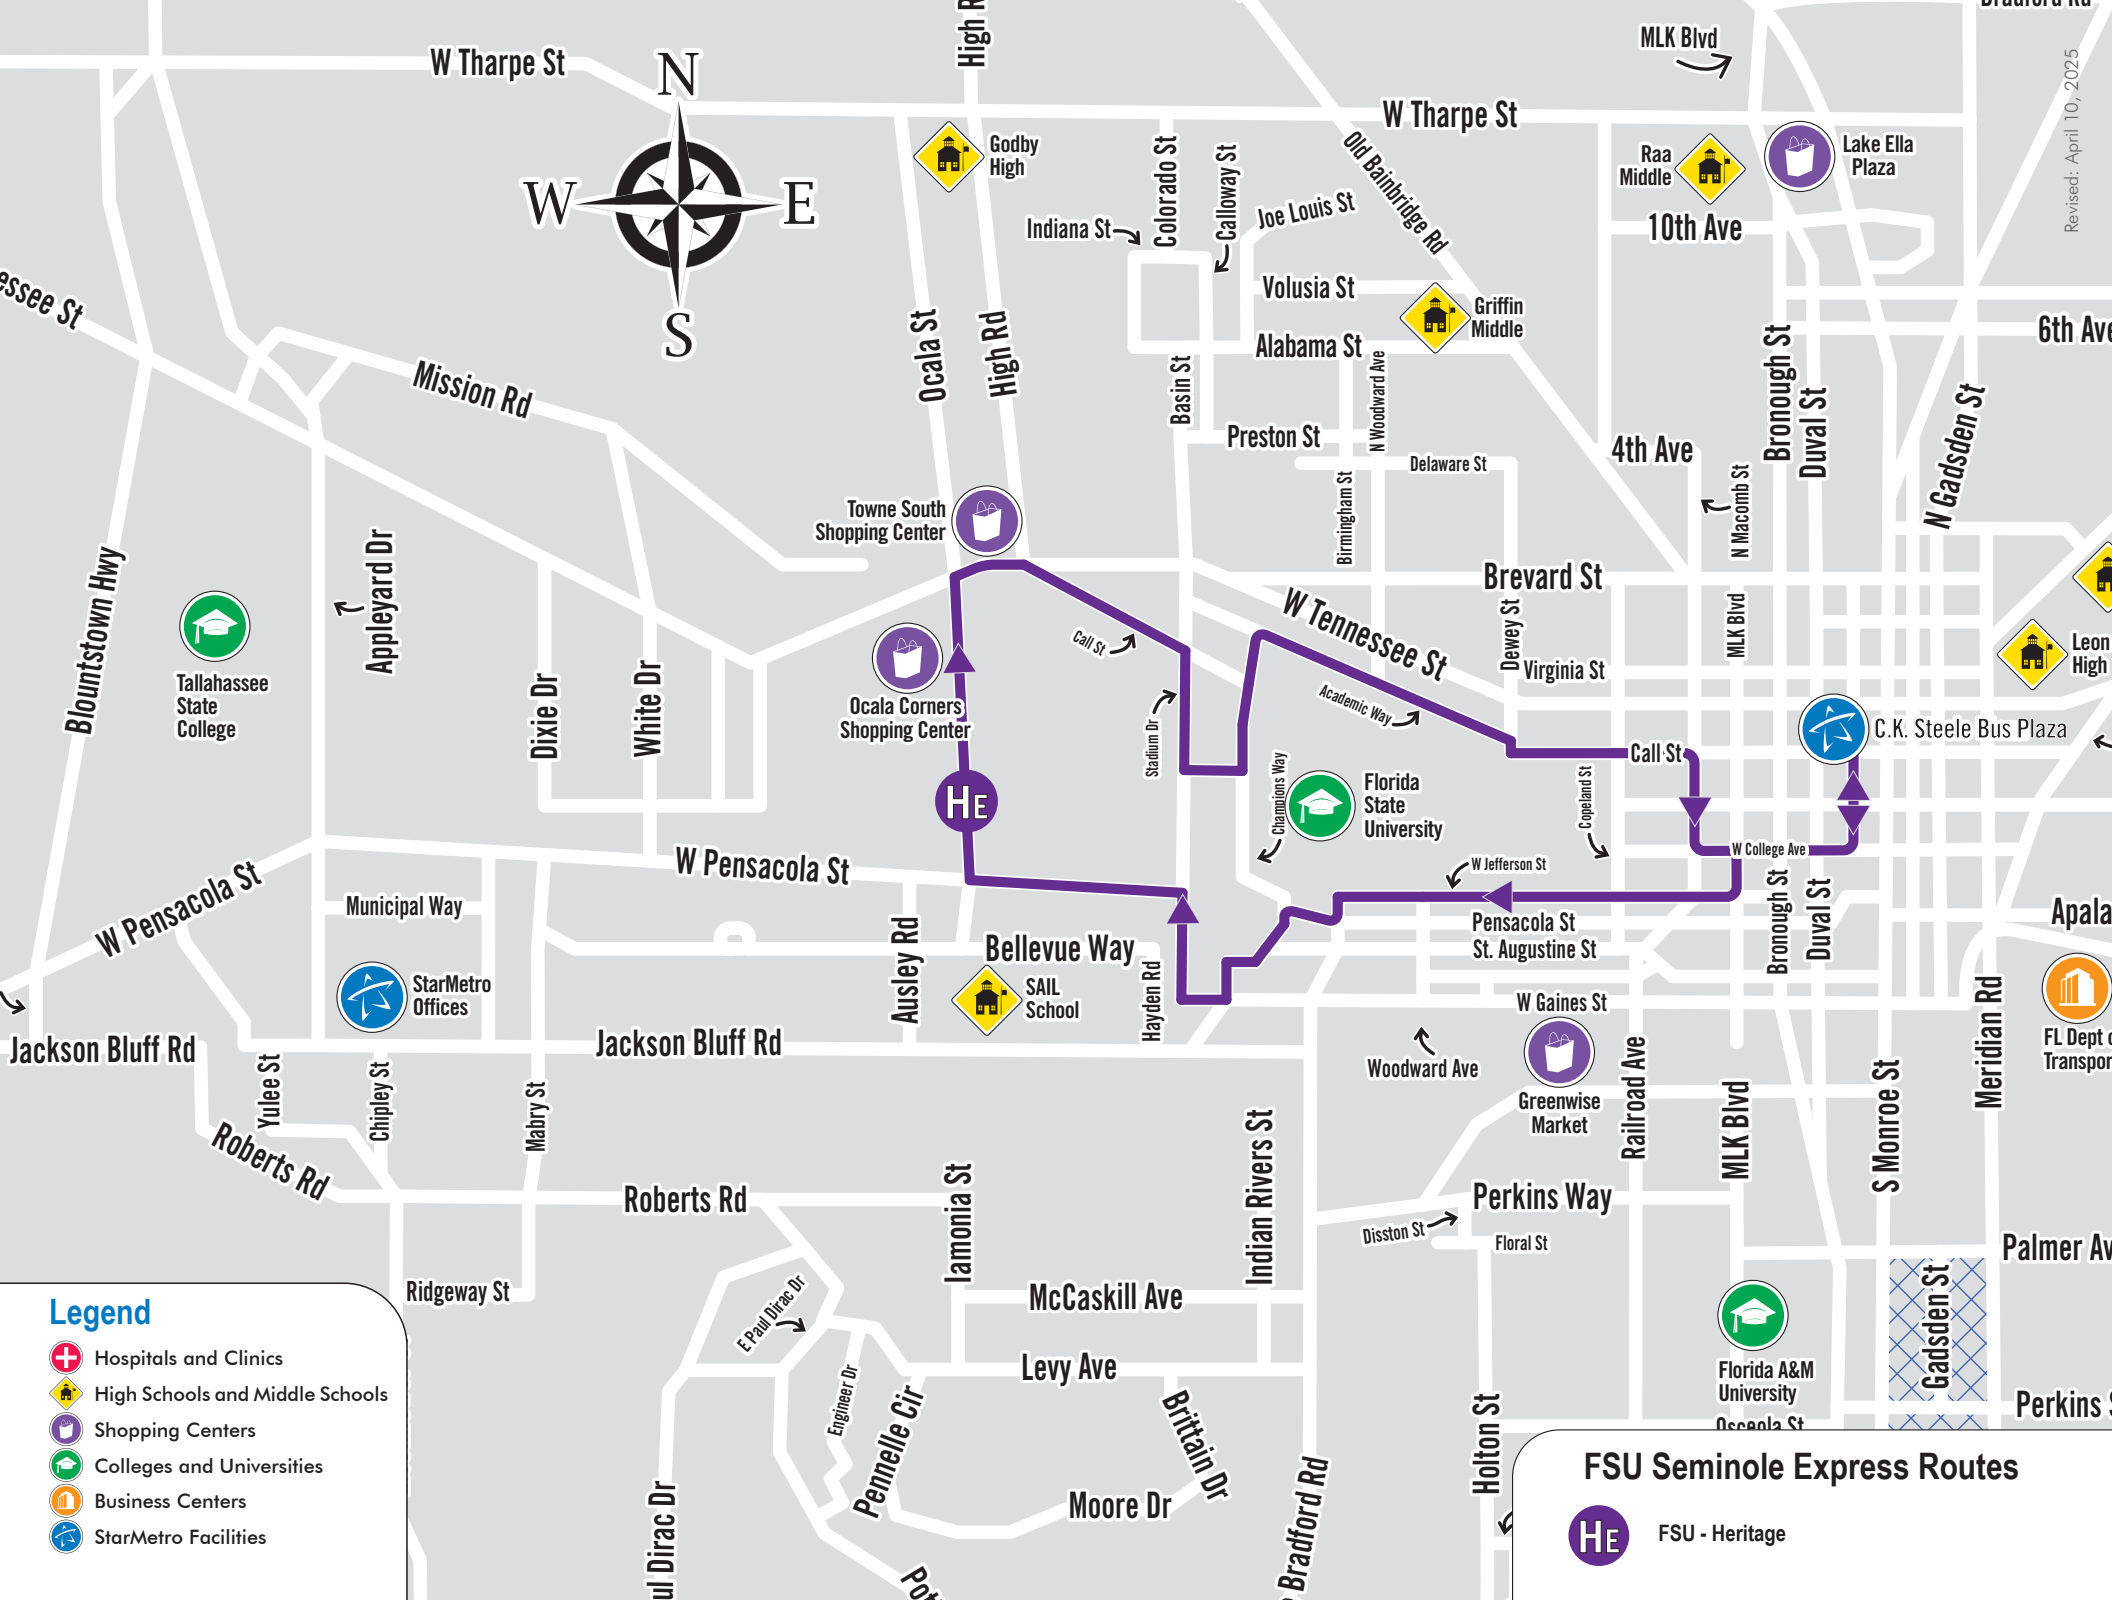

Legend

- Hospitals and Clinics
- High Schools and Middle Schools
- Shopping Centers
- Colleges and Universities
- Business Centers
- StarMetro Facilities

FSU Seminole Express Routes

FSU - Heritage